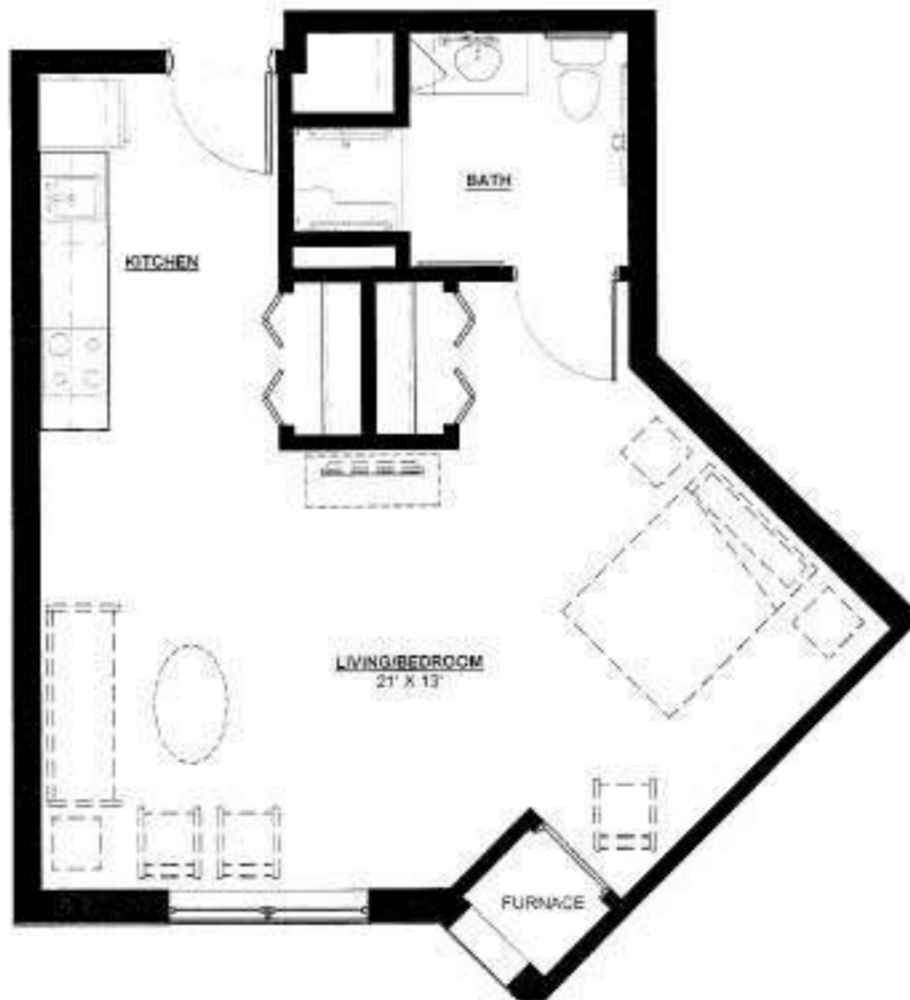

Memory Care and Enhanced Care Apartments

---

Rose Garden-A  
Greenway Garden-A

450 Square Feet  
Studio | One Bathroom  
2 Apartments Total  
(#237, #337)

Rose Garden-B  
Greenway Garden-B

452 Square Feet  
Studio | One Bathroom  
2 Apartments Total  
(#233, #333)

Rose Garden-C  
Greenway Garden-C

488 Square Feet  
Studio | One Bathroom  
2 Apartments Total  
(#231, #331)

Rose Garden-D  
Greenway Garden-D

508 Square Feet  
Studio | One Bathroom  
2 Apartments Total  
(#234, #334)

Memory Care and Enhanced Care Apartments

---

Rose Garden-F  
Greenway Garden-F

583 Square Feet  
Studio | One Bathroom  
2 Apartments Total  
(#236, #336)

Rose Garden-E  
Greenway Garden-E

572 Square Feet  
Studio | One Bathroom  
2 Apartments Total  
(#239, #339)

Rose Garden-G  
Greenway Garden-G

596 Square Feet  
Studio | One Bathroom  
2 Apartments Total  
(#235, #335)

*\*Actual dimensions may vary*