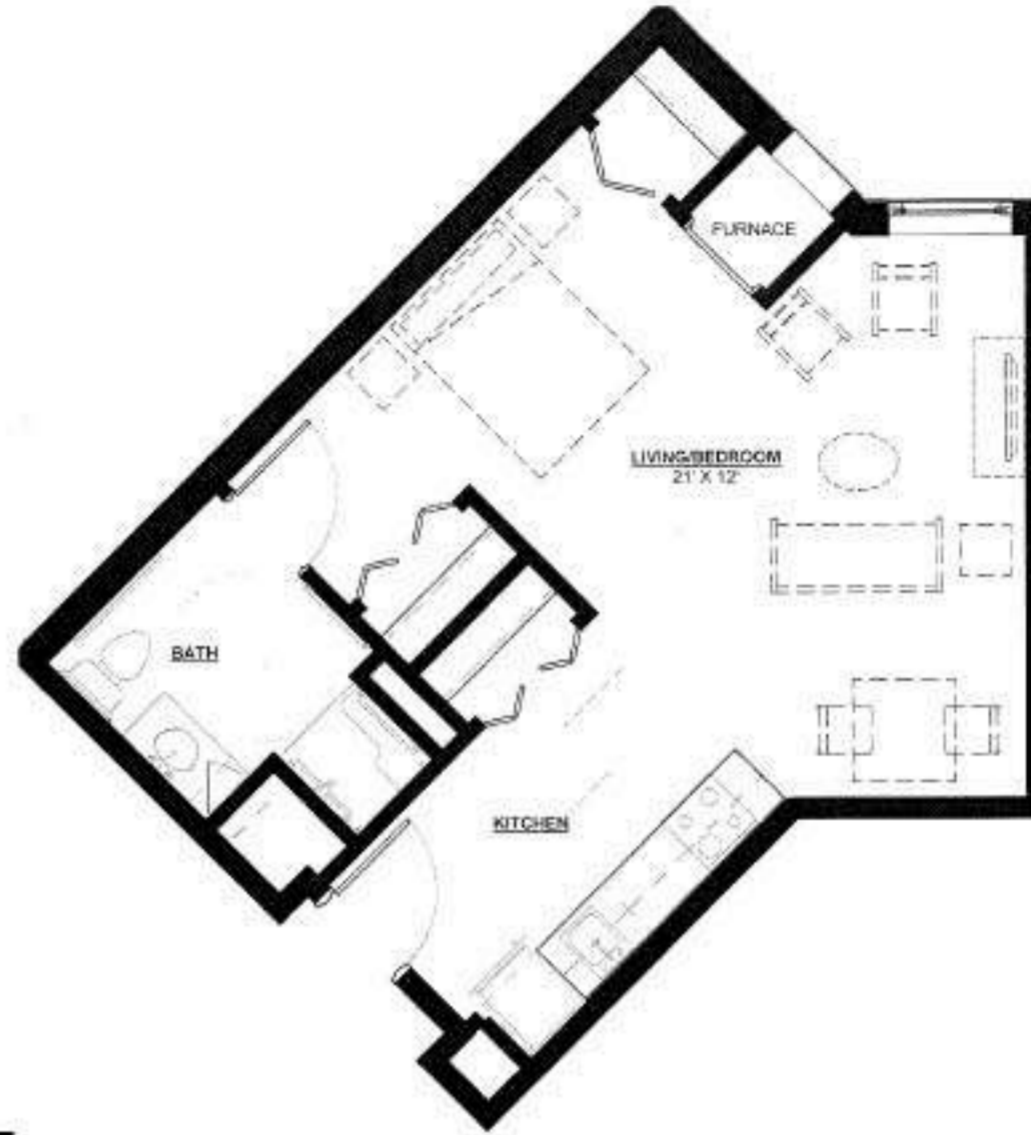

Memory Care and Enhanced Care Apartments

---

Rose Garden-A  
Greenway Garden-A

450 Square Feet  
Studio | One Bathroom  
2 Apartments Total  
(#237, #337)

Rose Garden-B  
Greenway Garden-B

452 Square Feet  
Studio | One Bathroom  
2 Apartments Total  
(#233, #333)

Rose Garden-C  
Greenway Garden-C

488 Square Feet  
Studio | One Bathroom  
2 Apartments Total  
(#231, #331)

Rose Garden-D  
Greenway Garden-D

508 Square Feet  
Studio | One Bathroom  
2 Apartments Total  
(#234, #334)

Memory Care and Enhanced Care Apartments

---

Rose Garden-F  
Greenway Garden-F

583 Square Feet  
Studio | One Bathroom  
2 Apartments Total  
(#236, #336)

Rose Garden-E  
Greenway Garden-E

572 Square Feet  
Studio | One Bathroom  
2 Apartments Total  
(#239, #339)

Rose Garden-G  
Greenway Garden-G

596 Square Feet  
Studio | One Bathroom  
2 Apartments Total  
(#235, #335)

*\*Actual dimensions may vary*