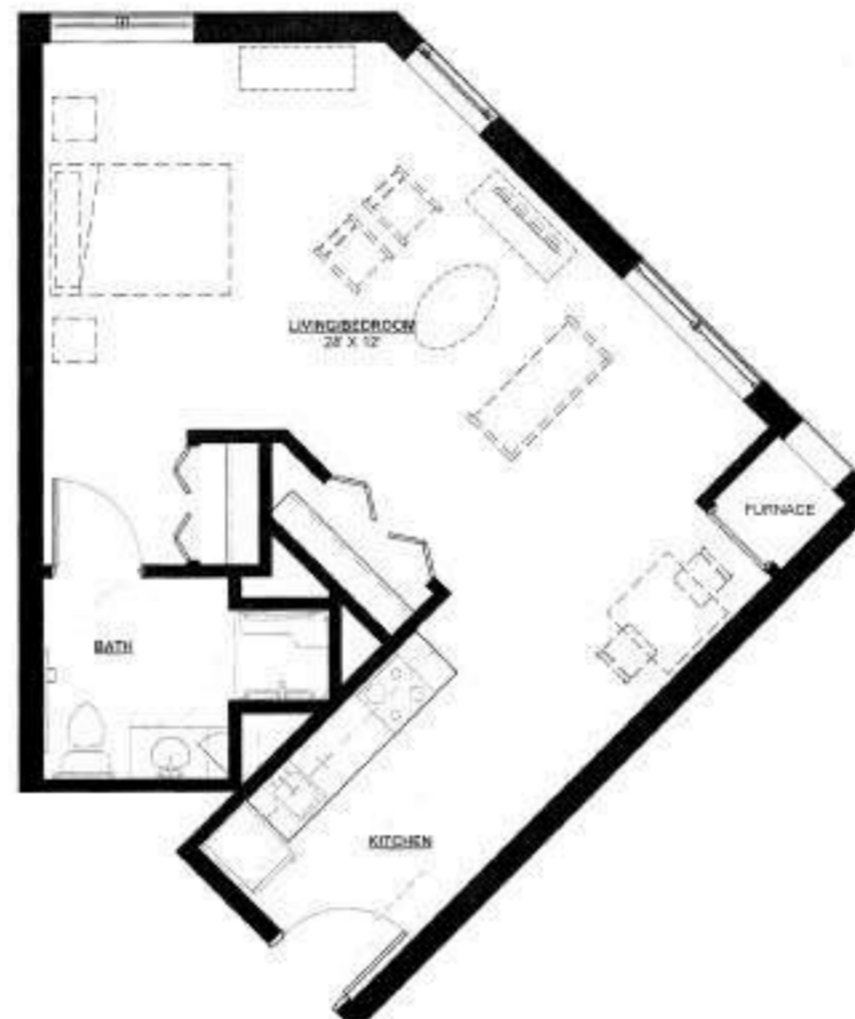

Memory Care and Enhanced Care Apartments

---

Rose Garden-A  
Greenway Garden-A

450 Square Feet  
Studio | One Bathroom  
2 Apartments Total  
(#237, #337)

Rose Garden-B  
Greenway Garden-B

452 Square Feet  
Studio | One Bathroom  
2 Apartments Total  
(#233, #333)

Rose Garden-C  
Greenway Garden-C

488 Square Feet  
Studio | One Bathroom  
2 Apartments Total  
(#231, #331)

Rose Garden-D  
Greenway Garden-D

508 Square Feet  
Studio | One Bathroom  
2 Apartments Total  
(#234, #334)

Memory Care and Enhanced Care Apartments

---

Rose Garden-F  
Greenway Garden-F

583 Square Feet  
Studio | One Bathroom  
2 Apartments Total  
(#236, #336)

Rose Garden-E  
Greenway Garden-E

572 Square Feet  
Studio | One Bathroom  
2 Apartments Total  
(#239, #339)

Rose Garden-G  
Greenway Garden-G

596 Square Feet  
Studio | One Bathroom  
2 Apartments Total  
(#235, #335)

*\*Actual dimensions may vary*