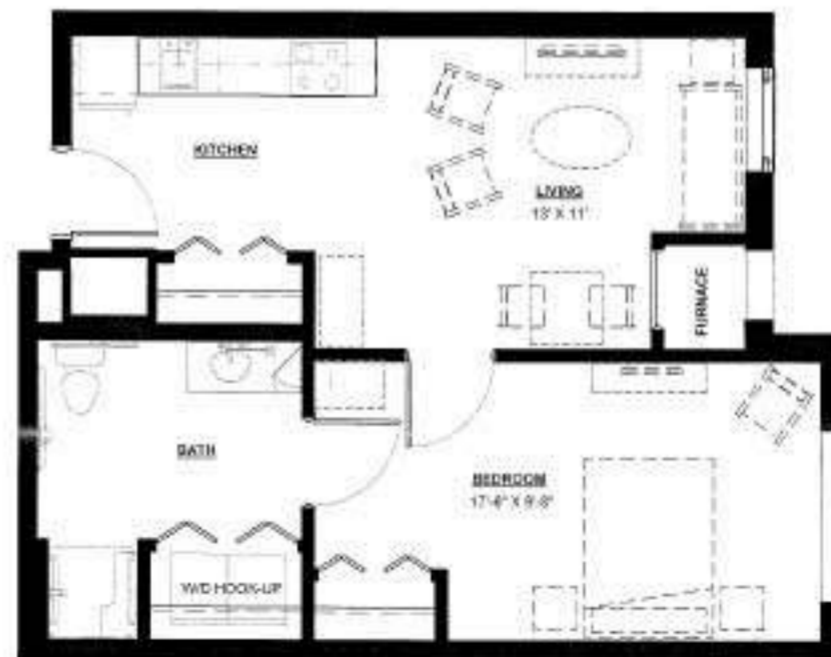

### Isles

430-443 Square Feet

Studio | One Bathroom

4 Apartments Total

(#115, #215, #315, #415)

Handicapped Accessible Apartment Available

### Cedar-A

532 Square Feet

One Bedroom | One Bathroom

3 Apartments Total

(#218, #318, #418)