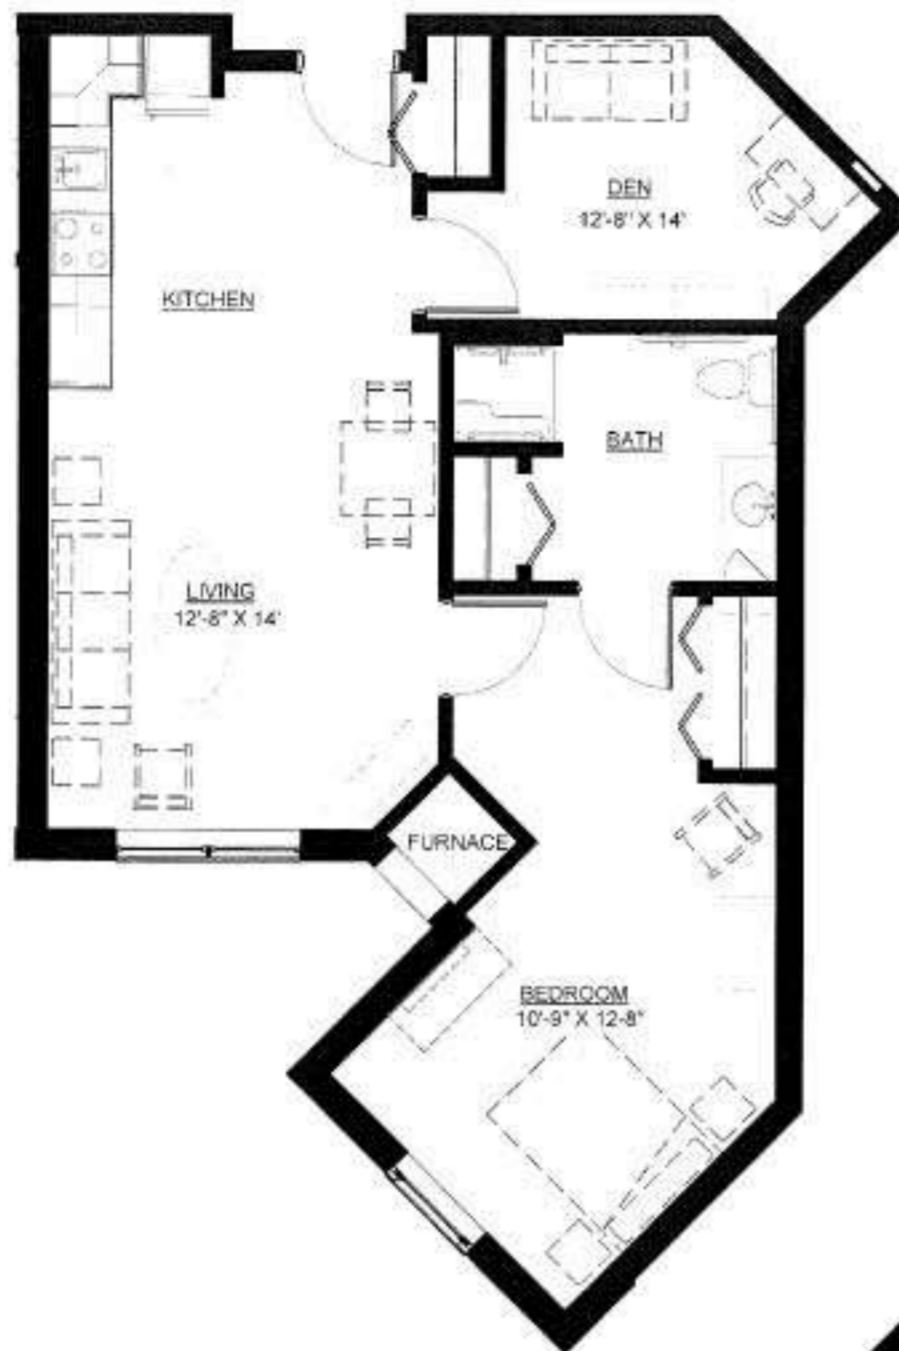

### Harriet-A

751 Square Feet  
One Bedroom+Den | One Bathroom  
1 Apartment Total  
(#436)