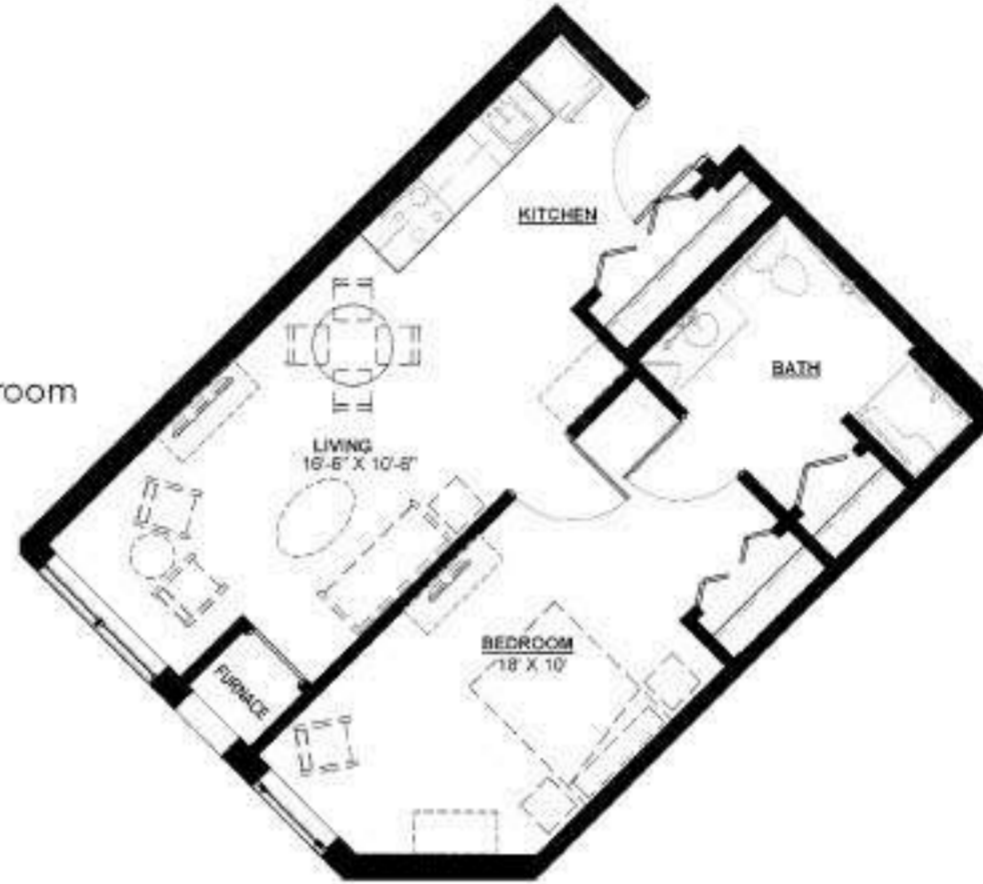

### Cedar-D

563 Square Feet  
One Bedroom | One Bathroom  
1 Apartment Total  
(#438)

### Cedar-E

565 Square Feet  
One Bedroom | One Bathroom  
4 Apartments Total  
(#106, #206, #306, #406)

### Cedar-F

567 Square Feet  
One Bedroom | One Bathroom  
1 Apartment Total  
(#432)