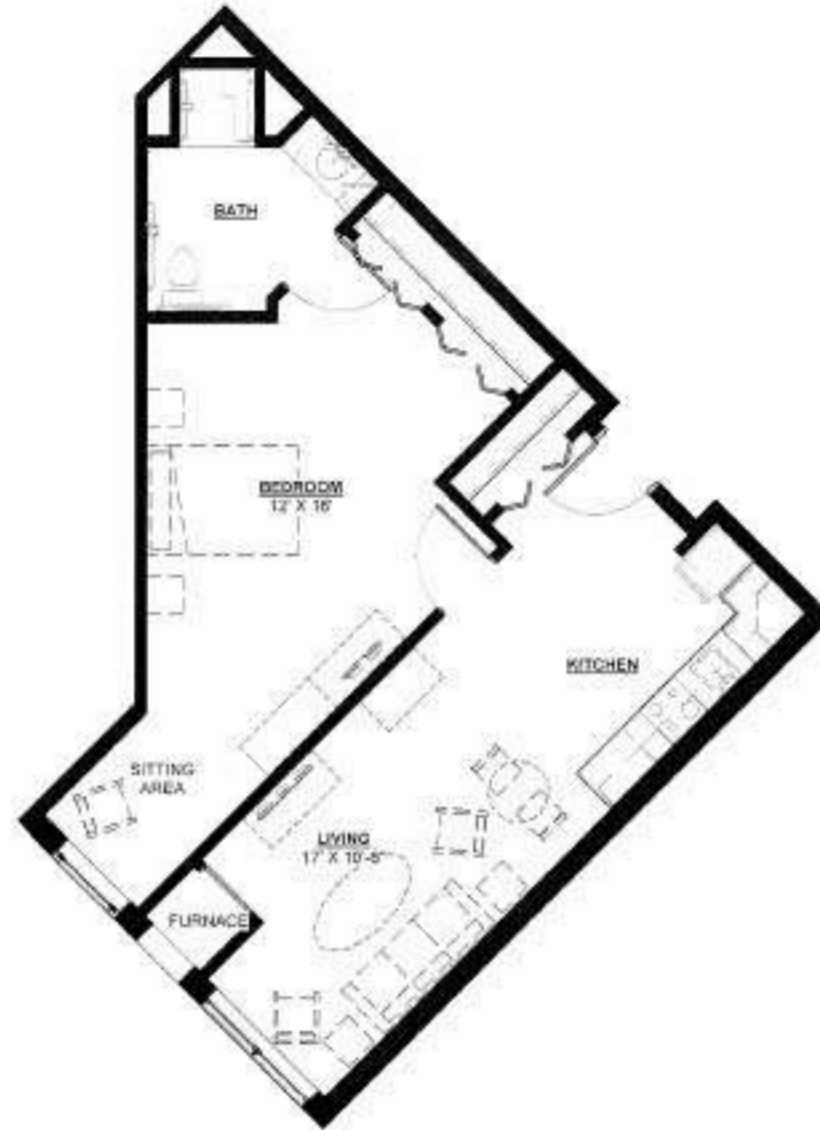

One Bedroom Apartments

Hiawatha-C

693 Square Feet
One Bedroom | One Bathroom
1 Apartment Total
(#434)

Hiawatha-D

698 Square Feet
One Bedroom | One Bathroom
1 Apartment Total
(#433)