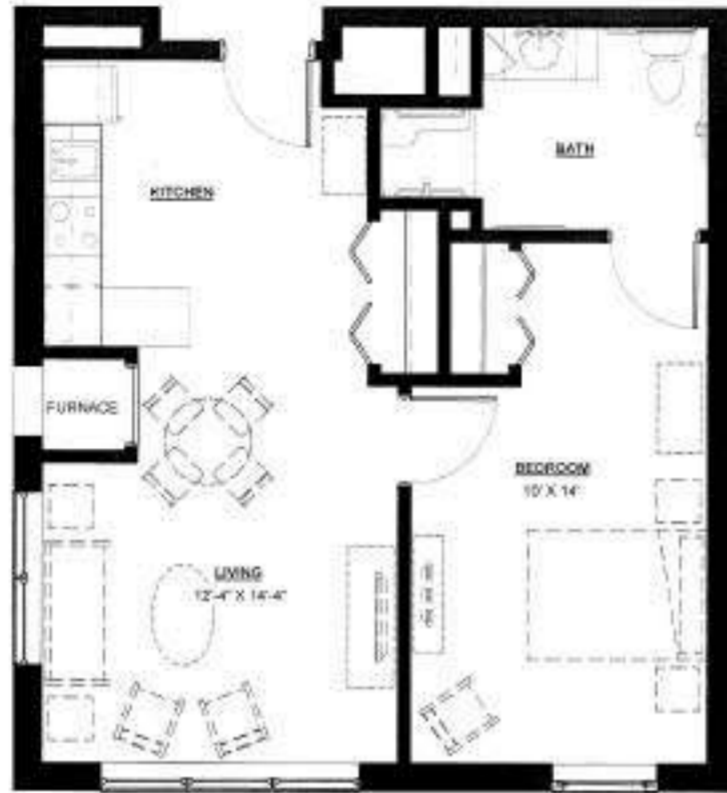

### Cedar-B

542 Square Feet  
One Bedroom | One Bathroom  
4 Apartments Total  
(#117, #217, #317, #417)

### Cedar-C

546 Square Feet  
One Bedroom | One Bathroom  
3 Apartments Total  
(#216, #316, #416)

### Cedar-D

563 Square Feet  
One Bedroom | One Bathroom  
1 Apartment Total  
(#438)