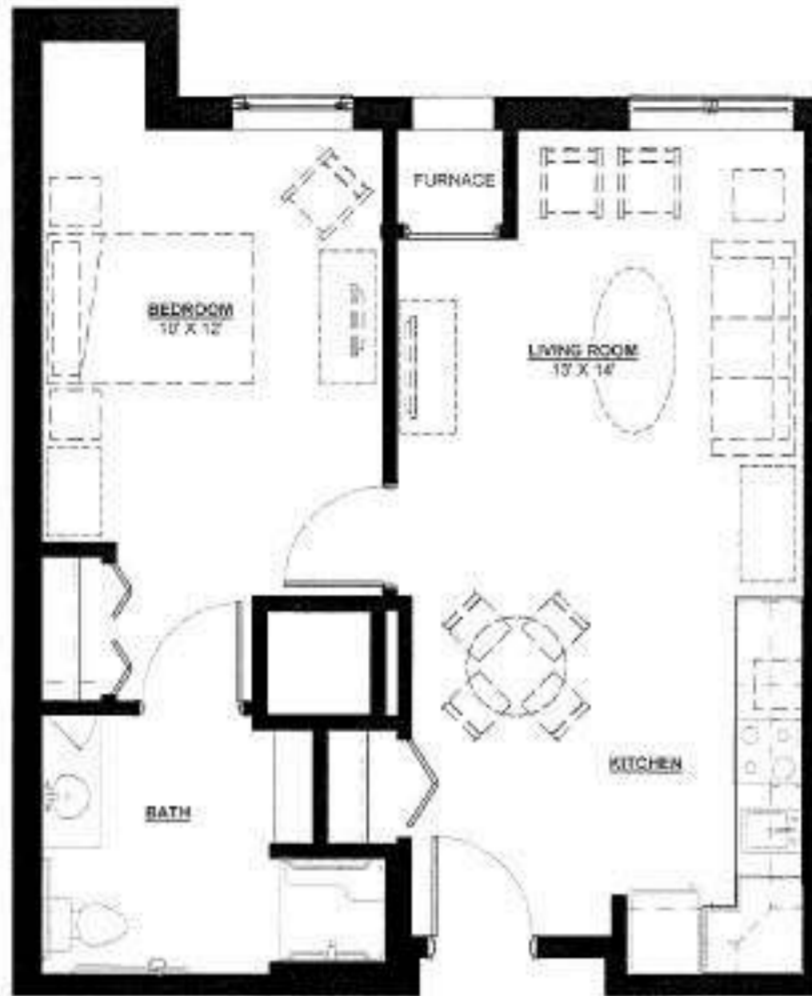

One Bedroom Apartments