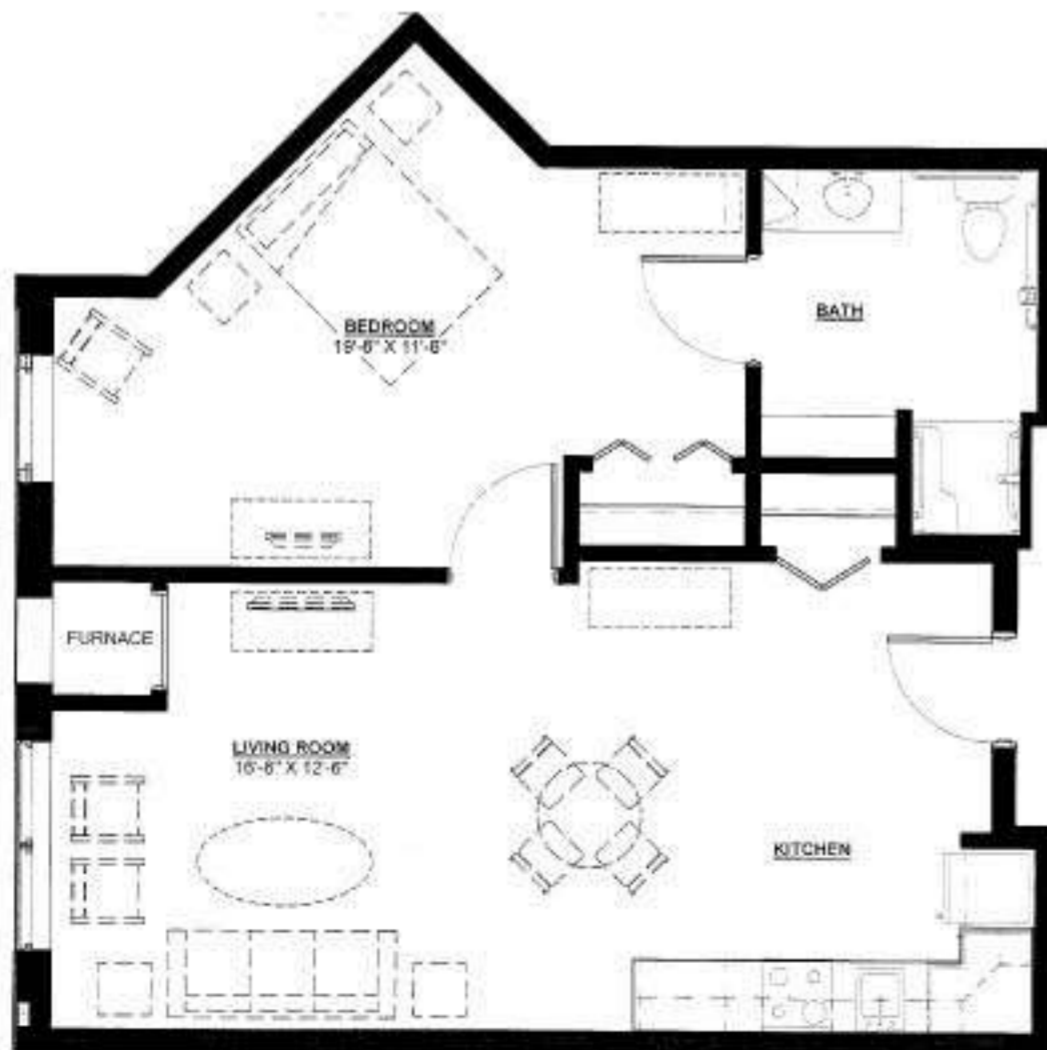

One Bedroom Apartments

Nokomis-G

621 Square Feet
One Bedroom | One Bathroom
4 Apartments Total
(#108, #208, #308, #408)

Hiawatha-A

674-680 Square Feet
One Bedroom | One Bathroom
4 Apartments Total
(#104, #204, #304, #404)